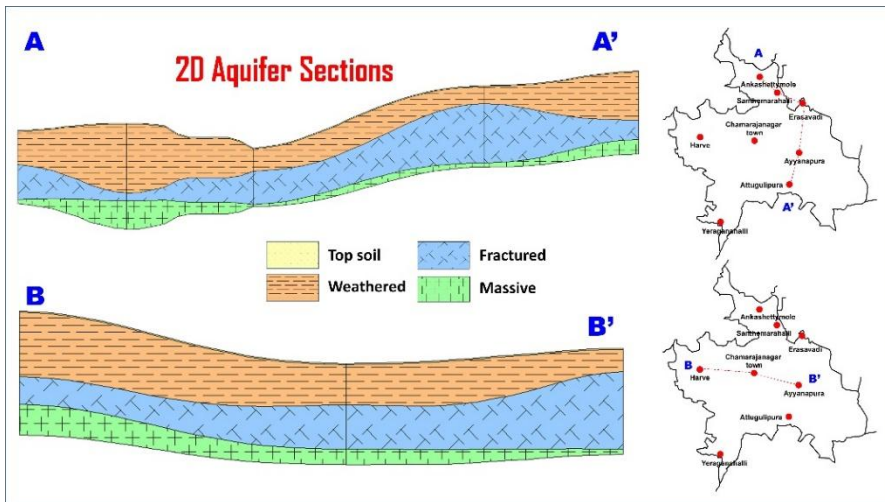

Fig. 9: 2D Aquifer sections for Chamarajanagara taluk.