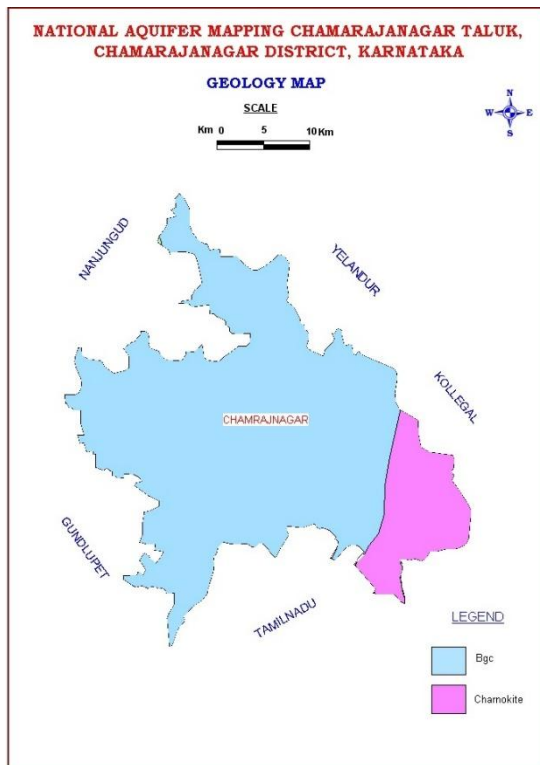

Source: PMKSY Report, ChamaraJanagara district

Fig. 4: Geology map.

Fig. 5 Soil map.

1.7 Ground water resource availability and extraction

Aquifer-wise total ground water resources up to 200 m depth is given in Table-9 below.

Table-9: Total Ground Water Resources (2017) (Ham)

Taluk	Annual replenishable GW resources	Fresh In-storage GW resources		Total availability of fresh GW resources
		Phreatic	Fractured (Down to 200m)	Dynamic + phreatic in-storage + fractured
Chamarajanagara	14119	13038	2289	29446