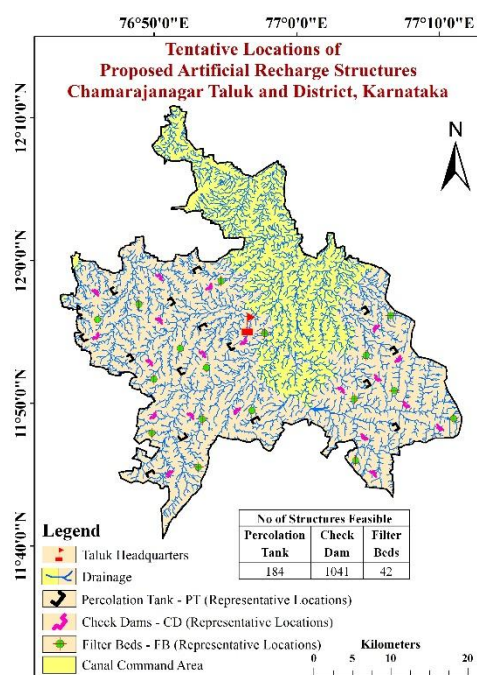

Fig. 14: Tentative locations of proposed selective AR structures.

4.2 Resource Savings by Demand Side Interventions

4.2.1 Water Use Efficiency by Micro Irrigation Practices

It is observed that 9720 irrigation bore wells and 175 irrigation dug wells are the source for 7980 ha of net irrigation in the taluk constituting about 89% of the net irrigated area of 10920 ha. Adoption of water use efficiency (WUE) techniques will contribute in ground water resource enhancement in the long run by way of saving of water. Efficient irrigation practices like Drip irrigation & sprinkler needs to be adopted by the farmers in the existing 7980 ha of net irrigated area by wells & bore wells. At present (2020), the irrigation draft is 10845ham.