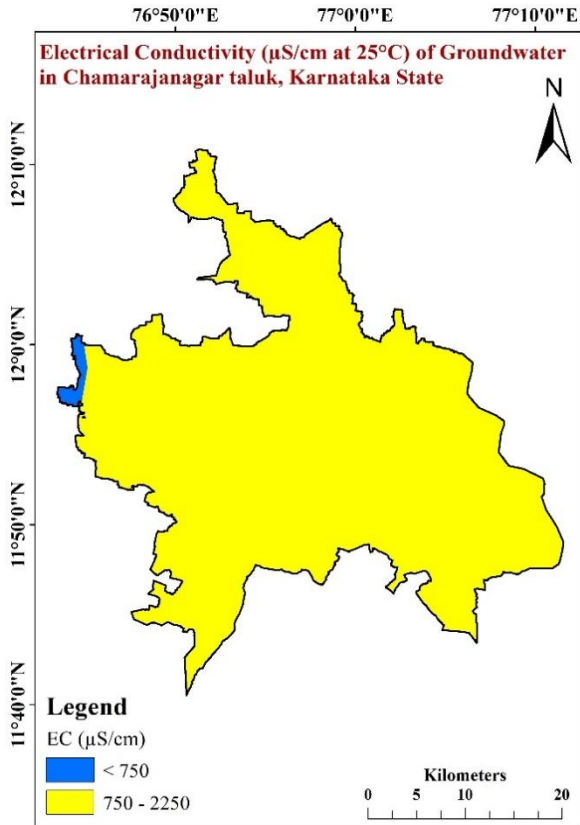

Fig. 11: Electrical Conductivity Map.