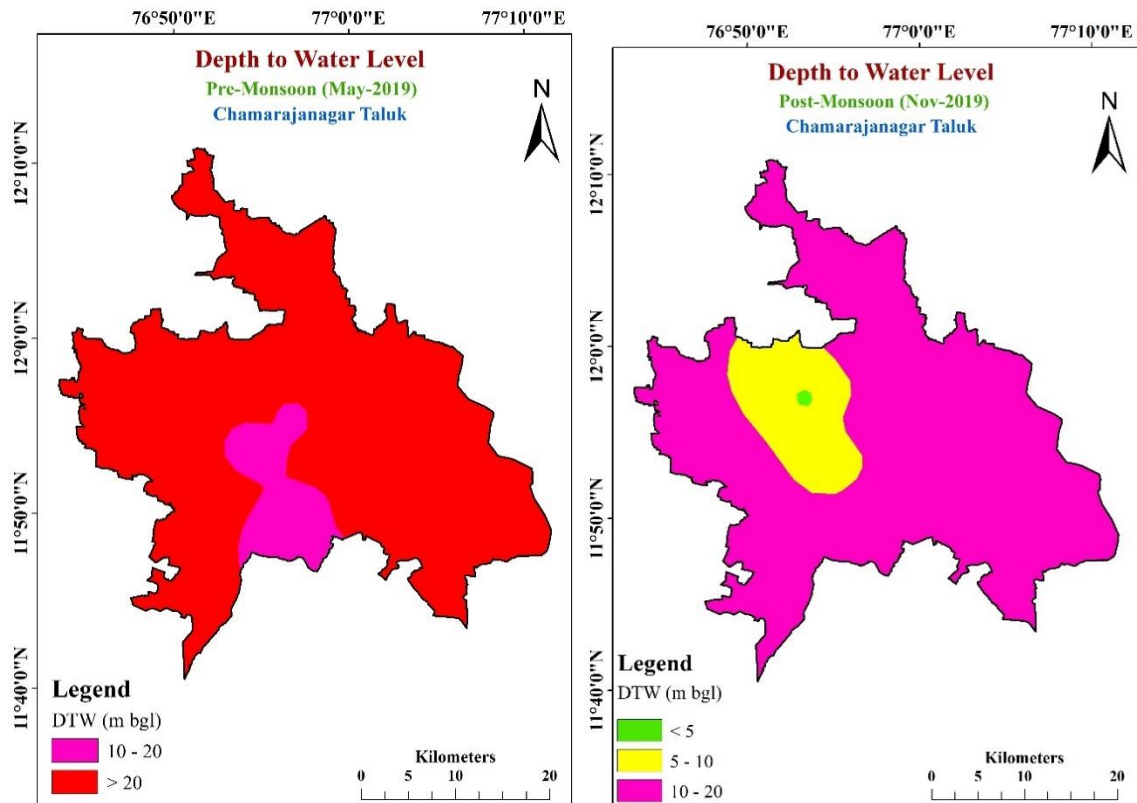

- Pre-monsoon: 21.26 – 25.24 mbgl
- Post-monsoon: 10.84 – 17.78 mbgl

Table 10: Depth to water level of Pre and Post-monsoon (2019) (State GW Directorate, Govt. of Karnataka)

S. No	Type	Location name	Depth of the Well (m bgl)	May-19	Nov-19
1	BW	Yadapura	24.50	15.08	6.48
2	BW	Yanaganahalli	84.00	24.17	18.02
3	BW	Yadiyuru	33.00	29.13	16.06
4	BW	Devalapura	61.00	33.79	18.64
5	BW	Kagalavadi	50.00	Dry	Dry
6	BW (DWLR)	Chamarajanagara	30.00	18.94	11.38
7	BW	Attigulipura	60.00	20.60	13.71
8	BW	Bisalavadi	50.00	13.80	10.22
9	BW	Harave (Old)	46.00	Dry	Dry
10	BW	Bedarapura	55.00	39.31	4.70
11	BW	Haradanahalli	85.00	Silt up	Silt up
12	OW	Bisalavadi	14.70	Dry	Dry

Table 11: Depth to water level of Pre and Post-monsoon (2019) (CGWB)

S.No.	Well type	Location name	Depth of the Well (m bgl)	May_2019 (m bgl)	Nov_2019 (m bgl)
1	Bore Well	Chamarajanagar	50.00	21.26	10.84
2	Bore Well	Santemarenahalli	65.00	25.24	17.78

Fig. 6 Pre-monsoon (2019) Depth to Water Level. Fig. 7 Post-monsoon (2019) Depth to Water Level.

2 AQUIFER DISPOSITION

2.1 Number of aquifers

In Chamarajanagara taluk, there are mainly two types of aquifer systems;