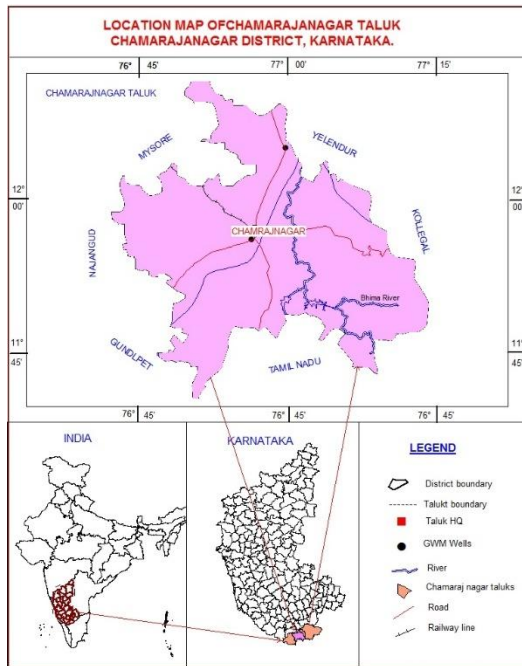

Source: Population Census 2011

Fig. 1: Location Map

1.3 Hydrometeorology

The taluk enjoys the semi arid climate throughout the year with a fairly hot summer and cold winter. March to May is the summer months. The mean maximum temperature is 34°C and the mean minimum temperature is 16.4°C. Relative humidity ranges from 69 to 85% in the morning and from 21% to 70% in the evening. The wind speed ranges from 8.4 to 14.1 kmph. The area falls under Southern Dry agro-climatic zone of Karnataka state and is categorized as drought prone. The taluk is characterized by dryness for the major part of the year because of less rainfall.

The taluk depends mainly on monsoon for agricultural operations. Rainfall is erratic, irregular and deficit in the taluk. The annual actual rainfall for the period from 2011 to 2018 is given in Table 2 and Rainfall pattern table is given in Table 3. It shows that the lowest rainfall of 230 mm is noticed during the in the year 2016 and highest rainfall is 714 mm in the year 2015. The annual average rainfall during this period is 449 mm.