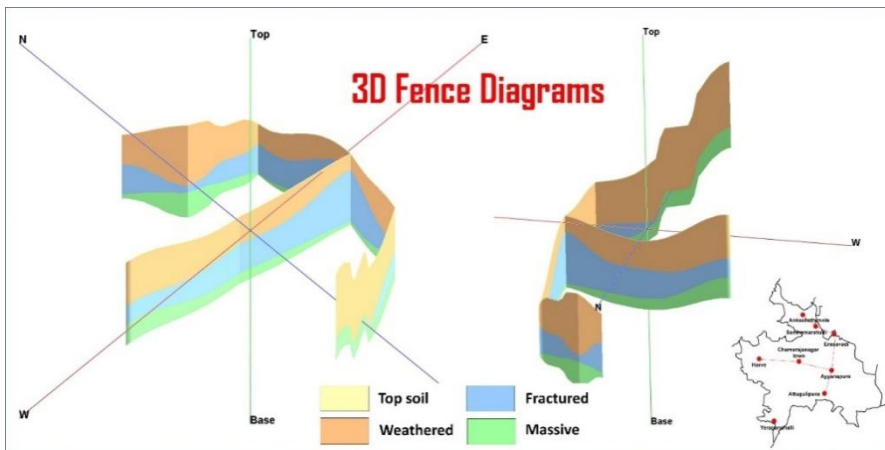

- i. Aquifer-I (Phreatic aquifer) comprising weathered Gneisses and Charnockites.
- ii. Aquifer-II (Fractured aquifer) comprising Gneisses and Charnockites.

In Chamarajanagara taluk, Granitic gneissic and Charnockites are the two major water bearing formations. Ground water occurs within the weathered and fractured formations semi-confined condition. The borewells were drilled by CGWB under exploratory programme. The data reveals that the depth range of 52 to 178 m bgl. Weathering varies from 6 to 41 m bgl with yield ranges from 1 to 22 lps. Most potential fractures noticed between the depth of 52 to 157m bgl. The 3D aquifer disposition models, 2D aquifer sections and 3D aquifer fence diagrams have been prepared and presented in Fig. 6, 7&8.

Fig. 8: 3D Aquifer Disposition for Chamarajanagarataluk.

Fig. 9: 2D Aquifer sections for Chamarajanagara taluk.

Fig. 10: 3D Aquifer fence diagrams for Chamarajanagarataluk.

3 GROUND WATER RESOURCE, EXTRACTION, CONTAMINATION AND OTHER ISSUES