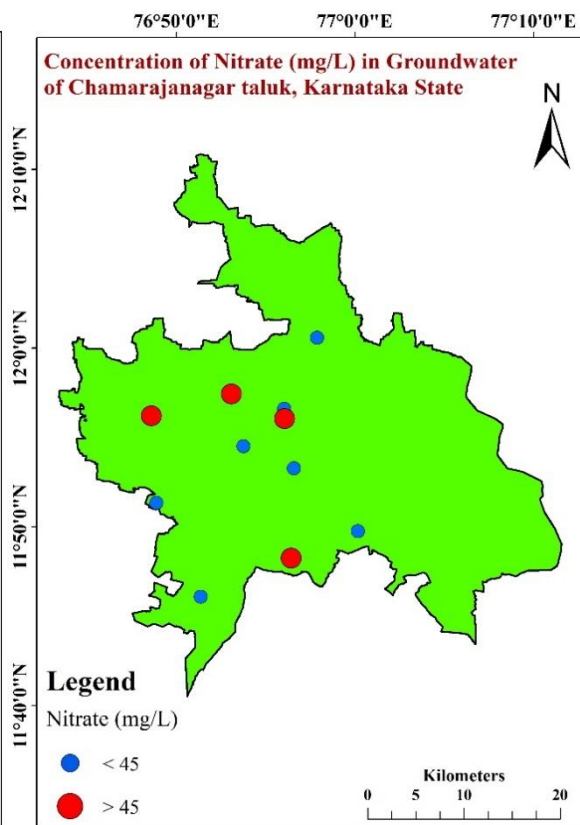

Fig. 12: Nitrate Distribution Map.