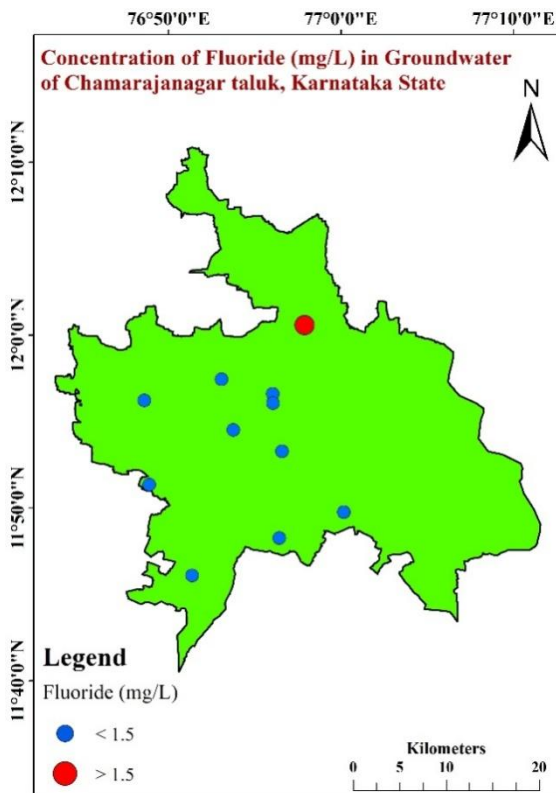

Fig. 13: Fluoride Distribution Map.