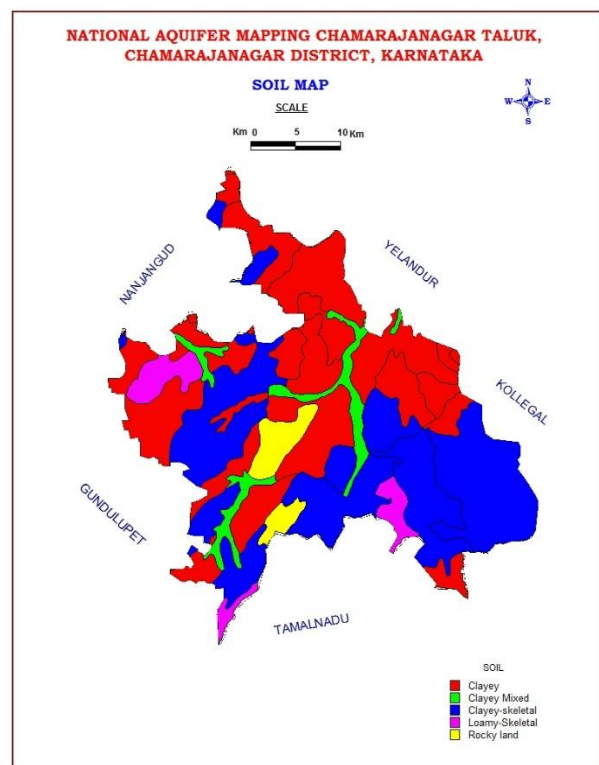

Source: PMKSY Report, ChamaraJanagara district

Fig. 4: Geology map.

Fig. 5 Soil map.

1.7 Ground water resource availability and extraction

Aquifer-wise total ground water resources up to 200 m depth is given in Table-9 below.

Table-9: Total Ground Water Resources (2017) (Ham)

Taluk	Annual replenishable GW resources	Fresh In-storage GW resources		Total availability of fresh GW resources
		Phreatic	Fractured (Down to 200m)	Dynamic + phreatic in-storage + fractured
Chamarajanagara	14119	13038	2289	29446