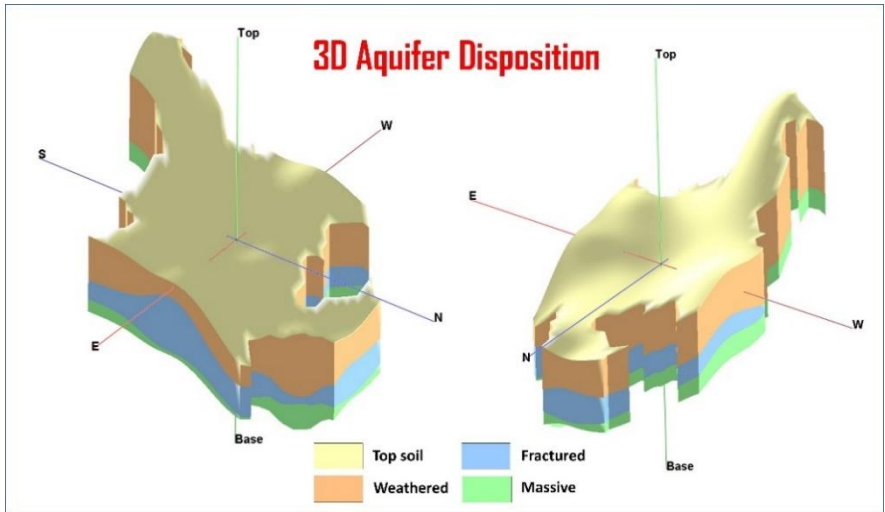

Fig. 6 Pre-monsoon (2019) Depth to Water Level. Fig. 7 Post-monsoon (2019) Depth to Water Level.

2 AQUIFER DISPOSITION

2.1 Number of aquifers

In Chamarajanagara taluk, there are mainly two types of aquifer systems;

- i. Aquifer-I (Phreatic aquifer) comprising weathered Gneisses and Charnockites.
- ii. Aquifer-II (Fractured aquifer) comprising Gneisses and Charnockites.

In Chamarajanagara taluk, Granitic gneissic and Charnockites are the two major water bearing formations. Ground water occurs within the weathered and fractured formations semi-confined condition. The borewells were drilled by CGWB under exploratory programme. The data reveals that the depth range of 52 to 178 m bgl. Weathering varies from 6 to 41 m bgl with yield ranges from 1 to 22 lps. Most potential fractures noticed between the depth of 52 to 157m bgl. The 3D aquifer disposition models, 2D aquifer sections and 3D aquifer fence diagrams have been prepared and presented in Fig. 6, 7&8.