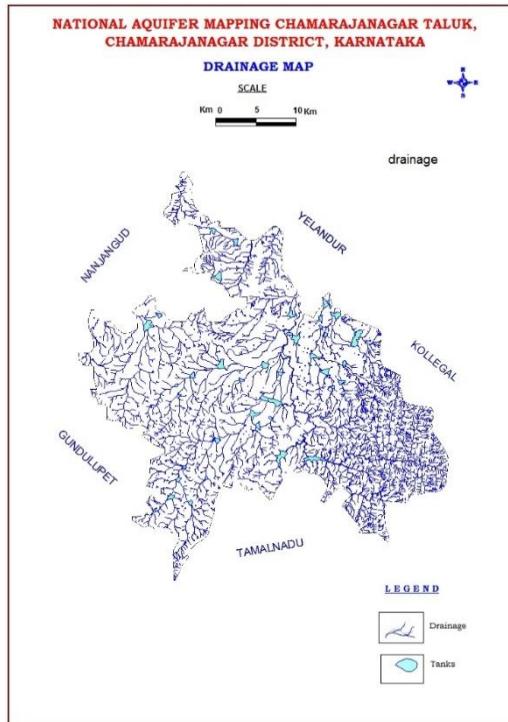

(Source: District at a glance, Chamrajnagar, 2016-17)

1.5 Geomorphology, Physiography & Drainage

In general, the geomorphology of the taluk is a table land comprising of flat to undulating plains as well as hilly areas in eastern parts. The Eastern ghat ranges in the area converges into group of hills. About 22% of the area of the taluk is covered by forest. In plain land, the master slope runs from south to north. The taluk is drained by 1st to 4th order streams which flow towards north-east and NE-SW. The drainage system is well developed in the taluk. The general drainage pattern is dendritic to sub-dendritic in nature and joins Suvarnavathi River (Fig. 2). The general topographic elevation ranges from 1292 m amsl towards east to 664 m amsl towards north of the taluk. The general slope is from south west to north east (Fig. 3).

Fig. 2: Drainage map.

Fig. 3: Geomorphology map.

1.6 Geology and Soils

Area of the ChamaraJanagar taluk is 1,232 sq.km. Geologically, the area is underlain by hard rocks viz., Gneisses (72%) and Charnockites (38%). About 22% of the area of the taluk is covered by forest. ChamaraJanagara taluk has various types of soil as shown in Table 8. The geology and soil maps have been given in Fig. 4 and 5.