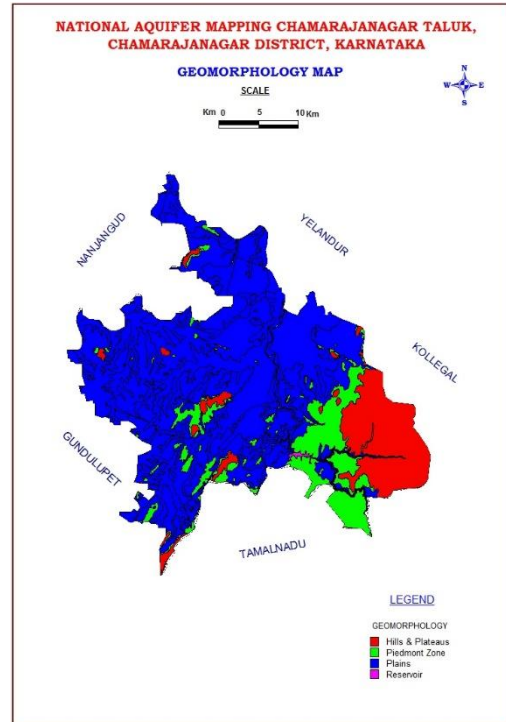

(Source: District at a glance, Chamrajnagar, 2016-17)

1.5 Geomorphology, Physiography & Drainage

In general, the geomorphology of the taluk is a table land comprising of flat to undulating plains as well as hilly areas in eastern parts. The Eastern ghat ranges in the area converges into group of hills. About 22% of the area of the taluk is covered by forest. In plain land, the master slope runs from south to north. The taluk is drained by 1st to 4th order streams which flow towards north-east and NE-SW. The drainage system is well developed in the taluk. The general drainage pattern is dendritic to sub-dendritic in nature and joins Suvarnavathi River (Fig. 2). The general topographic elevation ranges from 1292 m amsl towards east to 664 m amsl towards north of the taluk. The general slope is from south west to north east (Fig. 3).

Fig. 2: Drainage map.

Fig. 3: Geomorphology map.

1.6 Geology and Soils

Area of the ChamaraJanagar taluk is 1,232 sq.km. Geologically, the area is underlain by hard rocks viz., Gneisses (72%) and Charnockites (38%). About 22% of the area of the taluk is covered by forest. ChamaraJanagara taluk has various types of soil as shown in Table 8. The geology and soil maps have been given in Fig. 4 and 5.